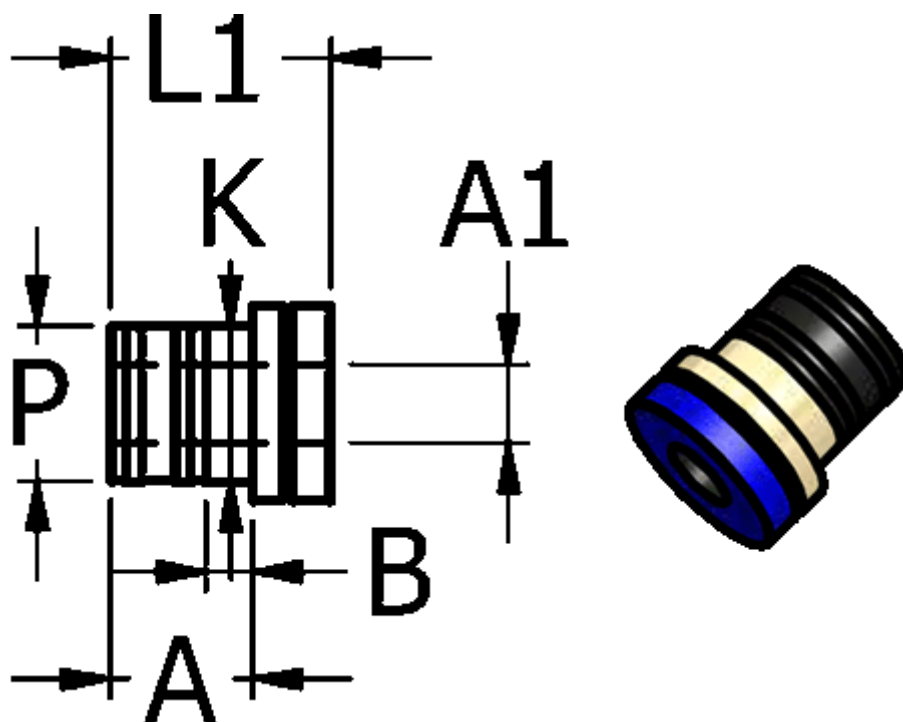

Article number: 58622412

Description: Press-in sleeve 224.12, Ø12

## Measures

A	= 12.3
B	= 4.7
Hose diameter	= -
Hose diameter A1	= 12
K	= 17.6
L1	= 17.9
P	= 17.4
X1	= 20